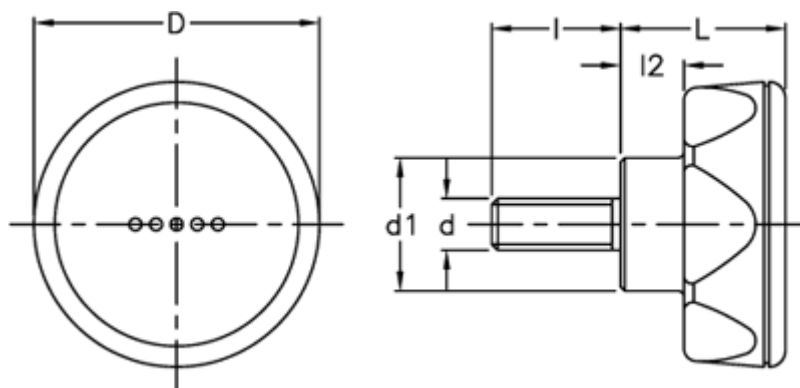

Article number: 23052224616

Description: E+G Lobe knob
ELK.56-p M10x30-C6 red centre cap

Measures

D	= 56
d1	= 26.5
d 6g	= M10
l	= 30
L	= 29
l2	= 11